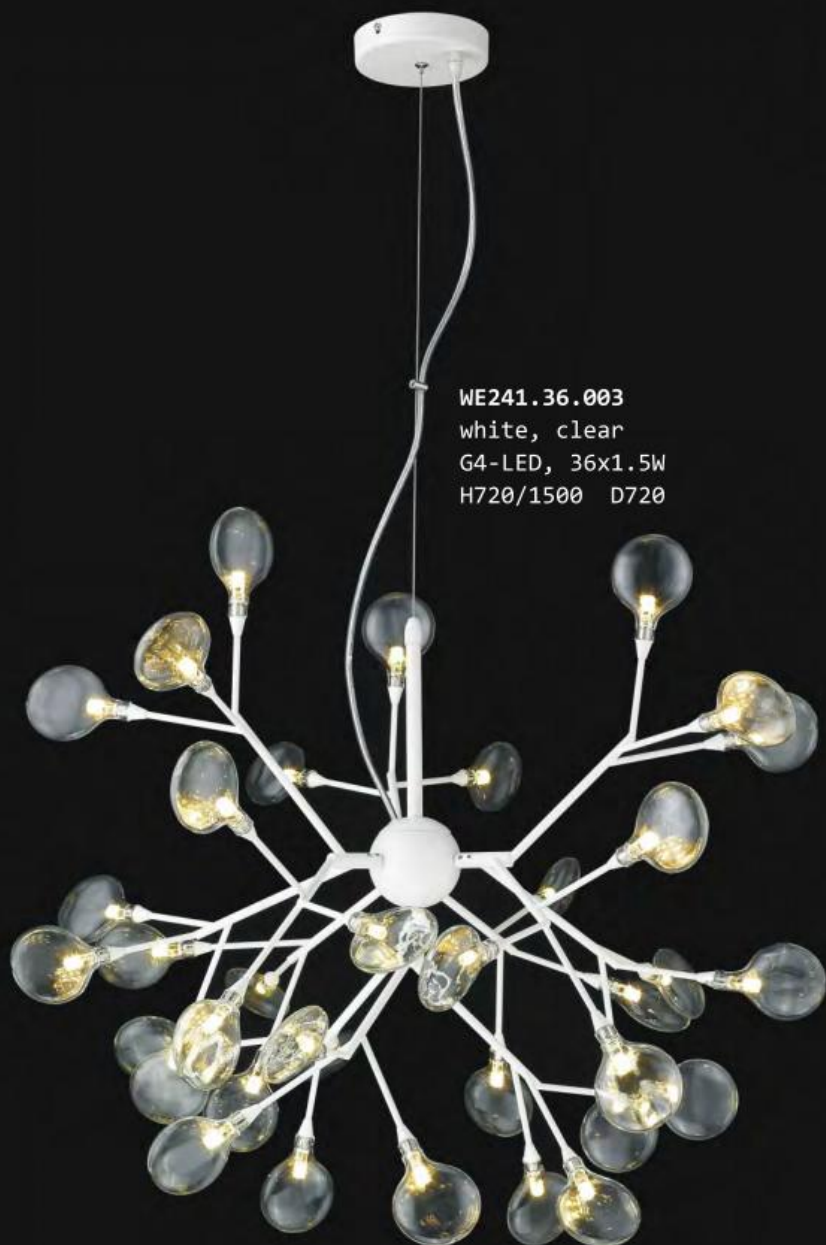

WE241.36.003
white, clear
G4-LED, 36x1.5W
H720/1500 D720