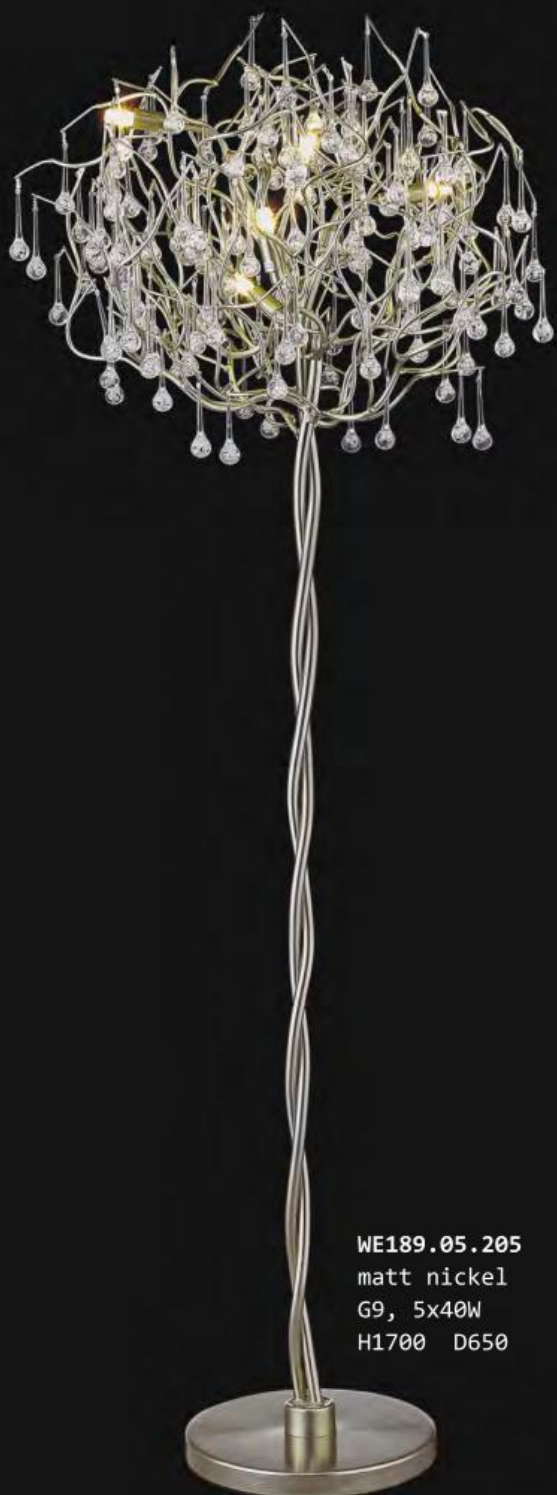

WE189.05.205
matt nickel
G9, 5x40W
H1700 D650