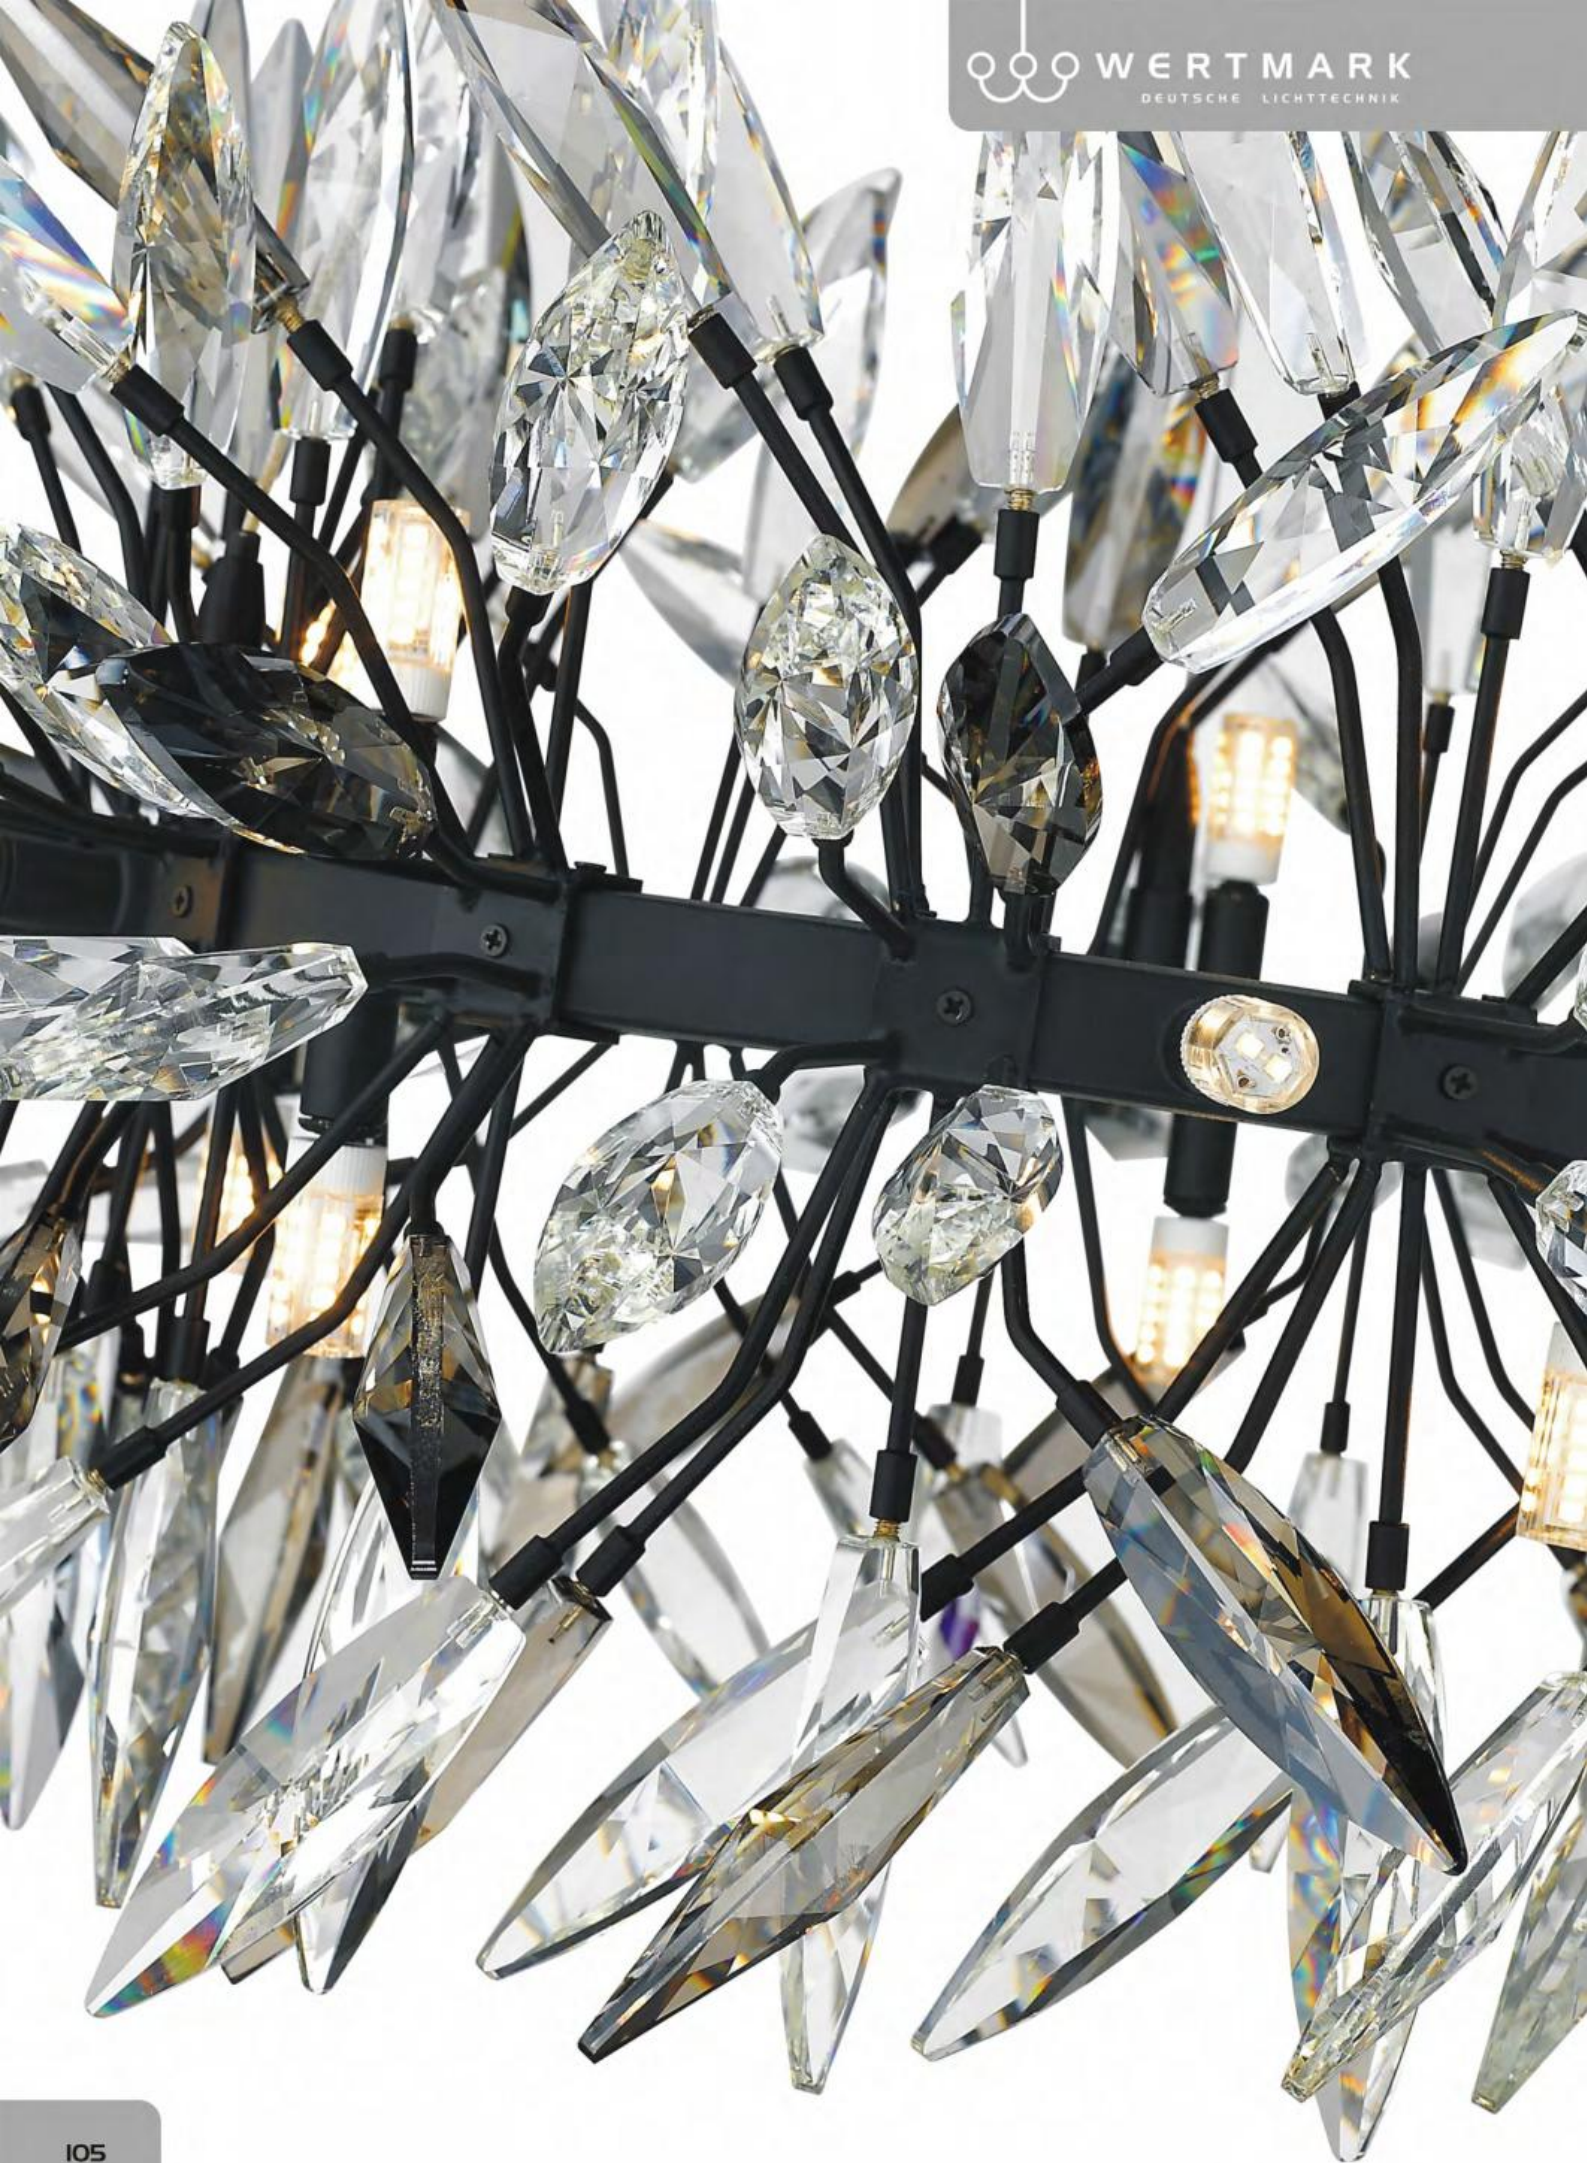

WE126.19.303
gold, white, clear
E14, 19x40W
H610 D620