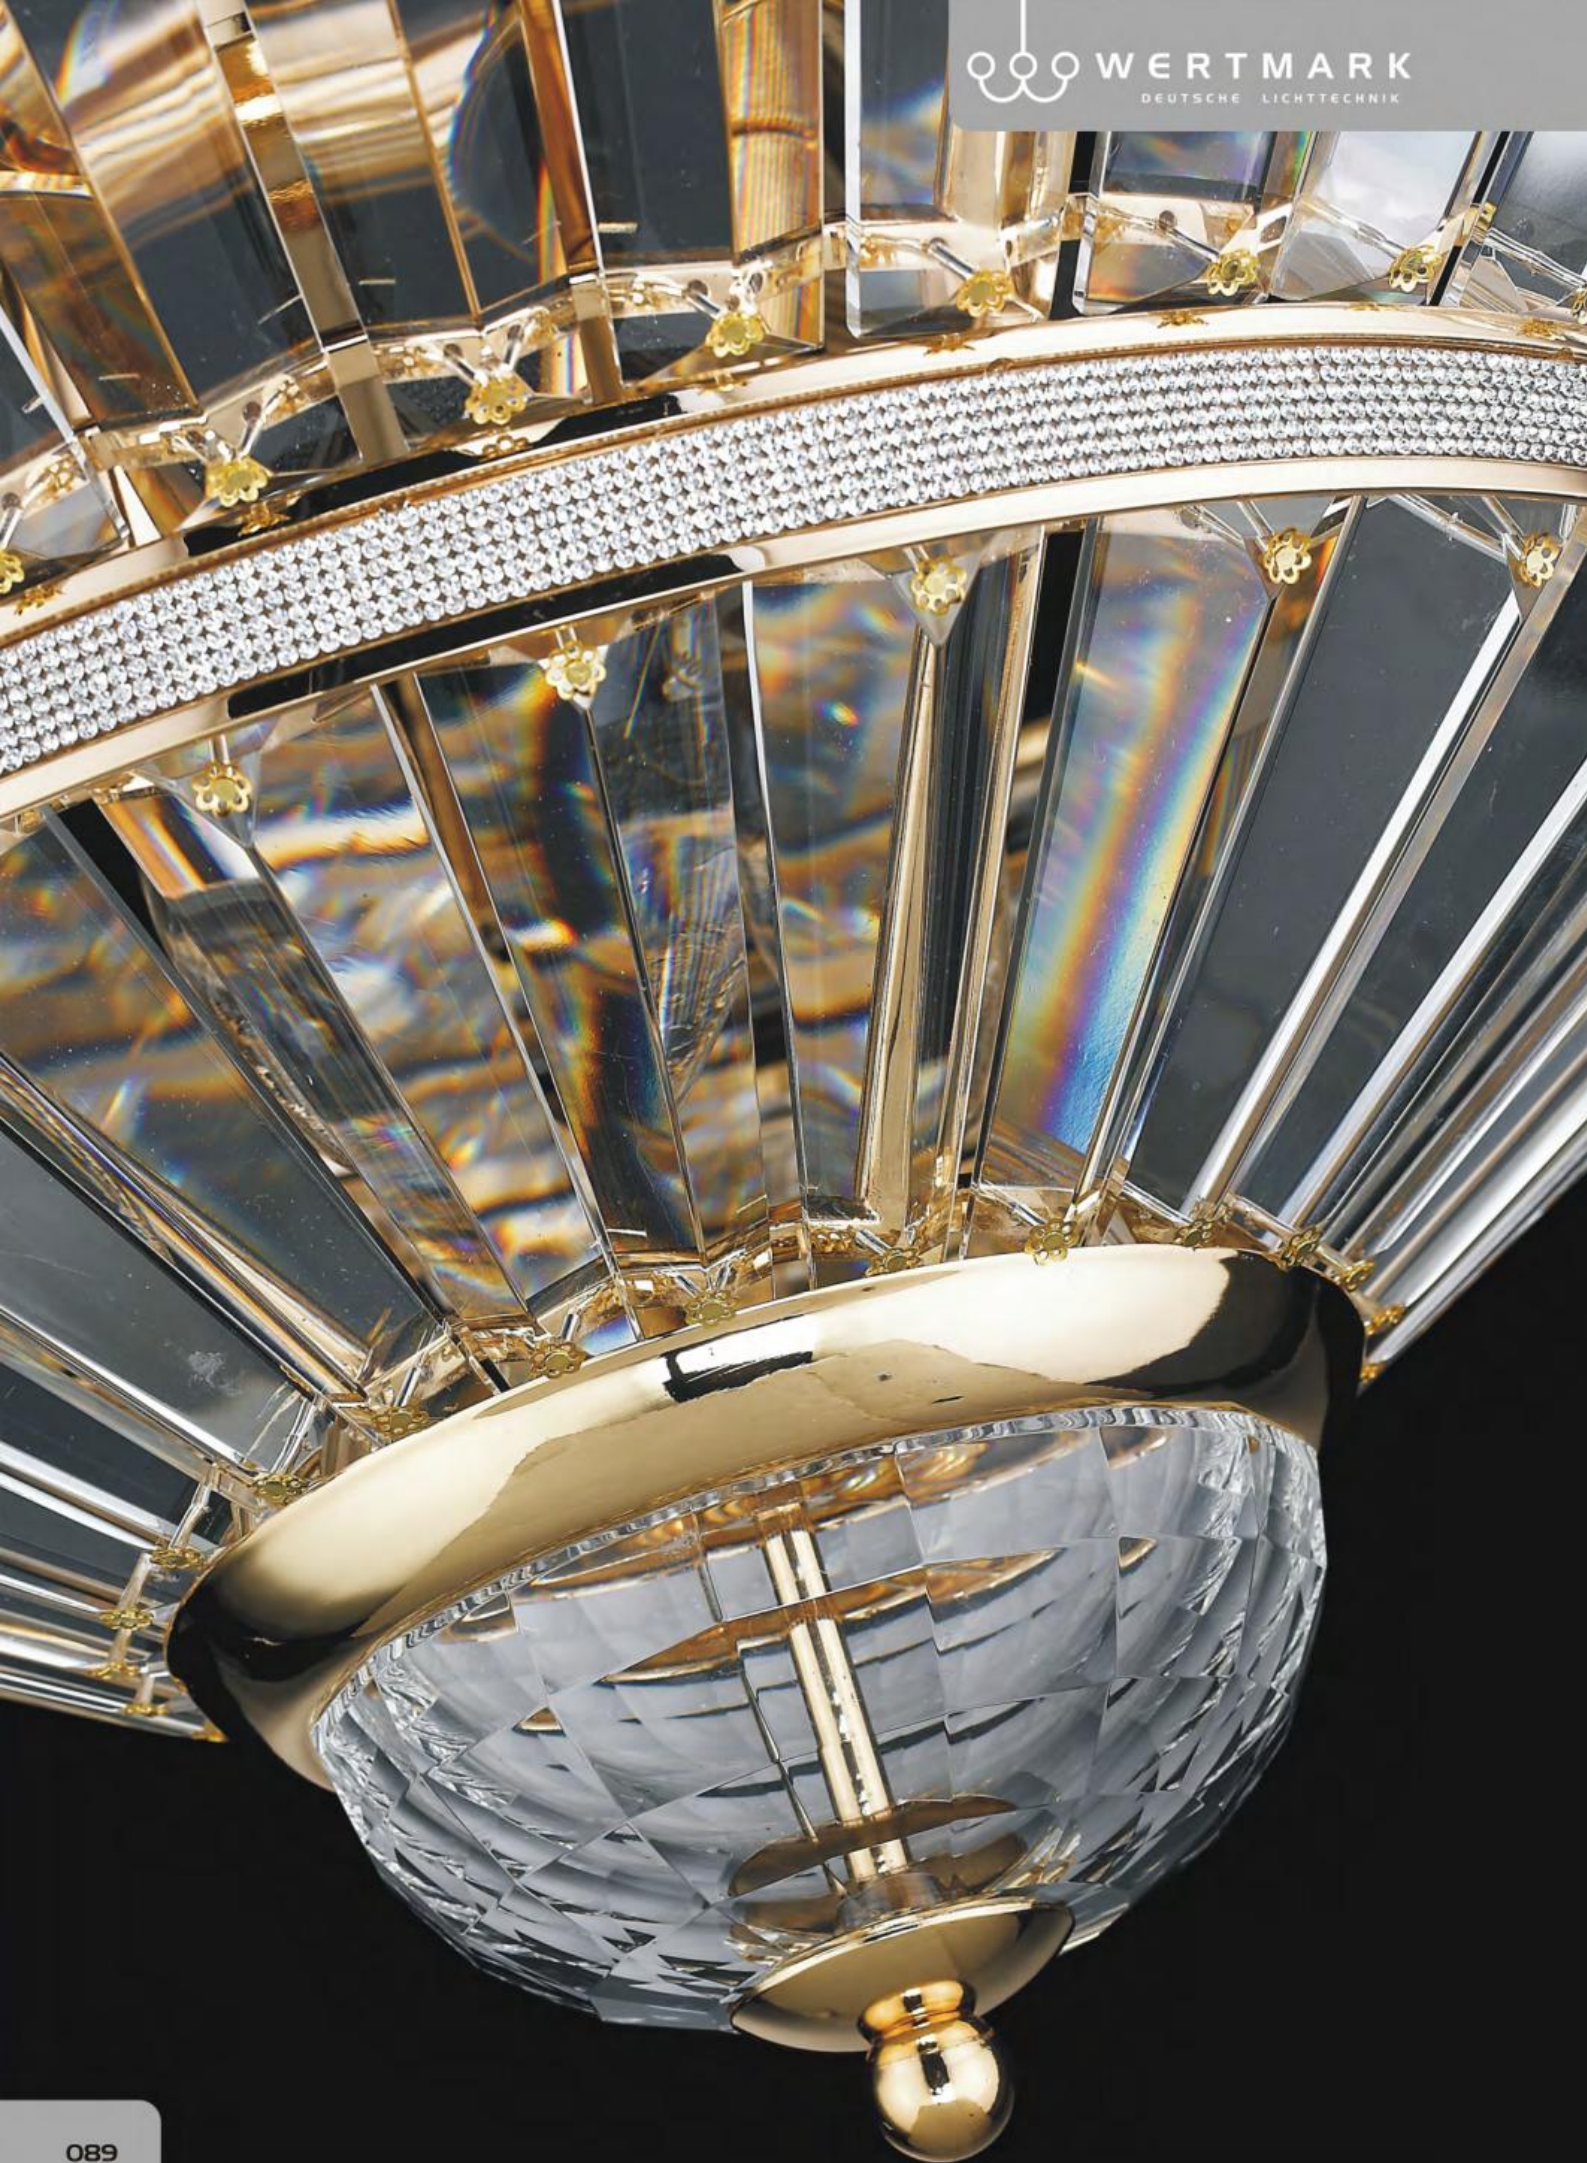

WE107.03.301
gold, clear
E14, 3x40W
W360 H320 P210

WE107.02.301
gold
E14, 1x40W
W240 H260 P160

WE107.23.303
gold, clear
E14, 23x40W
H1620 D500

WE147.08.303
gold, clear
E14, 8x40W
H500 D650

WE146.08.203
nickel, clear
E14, 8x40W
H580 D500