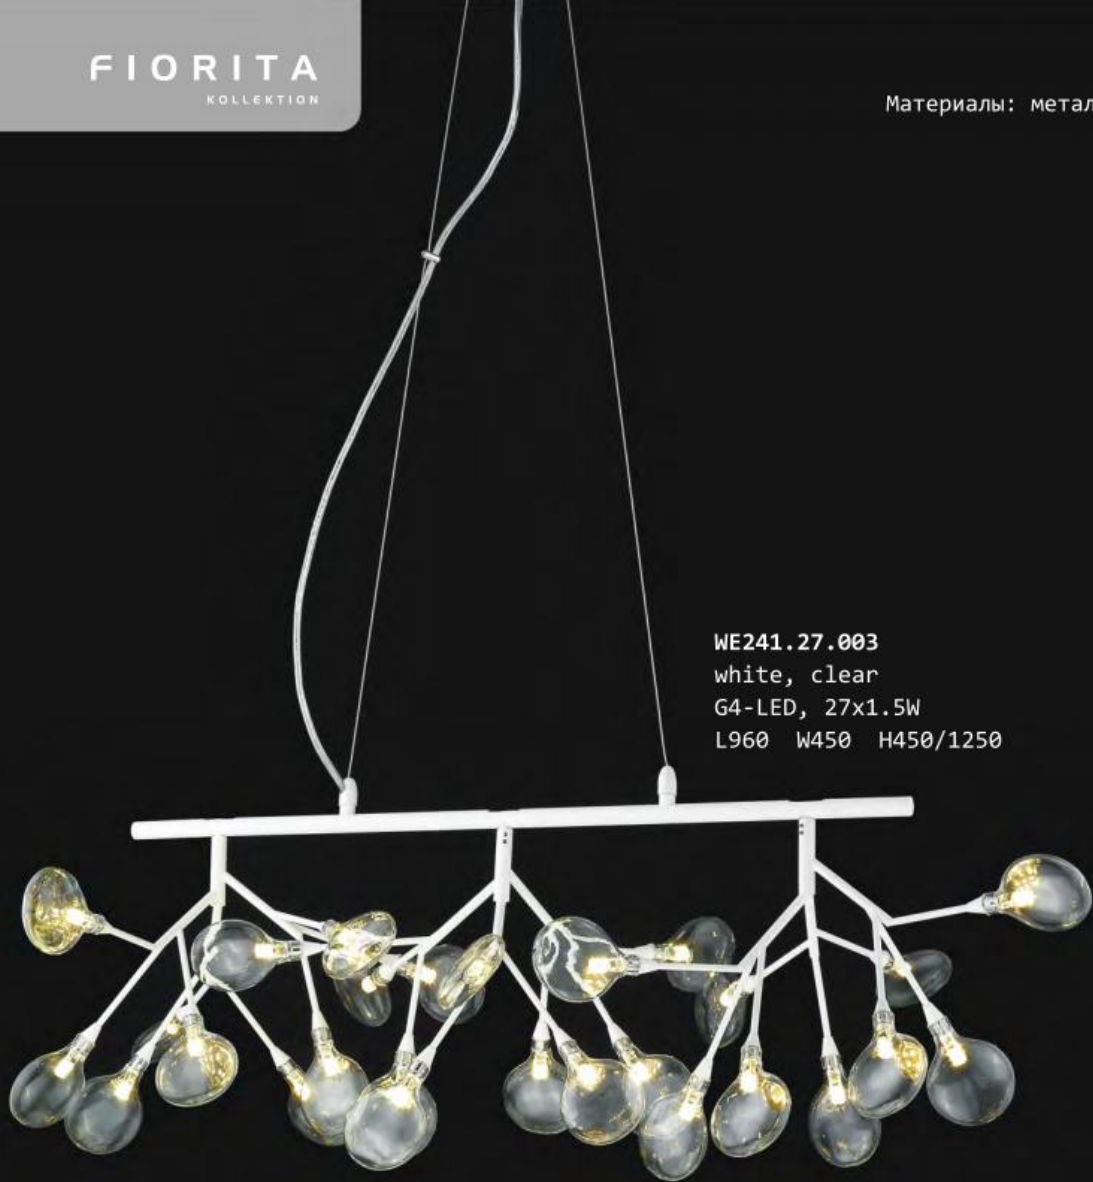

WE241.09.021
black, clear
G4-LED, 9x1.5W
W540 H420 P400

WE241.45.003
white, clear
G4-LED, 45x1.5W
H470/1300 D1150

WE241.36.003
white, clear
G4-LED, 36x1.5W
H720/1500 D720

WE241.39.005
white, clear
G4-LED, 39x1.5W
H1640 D540