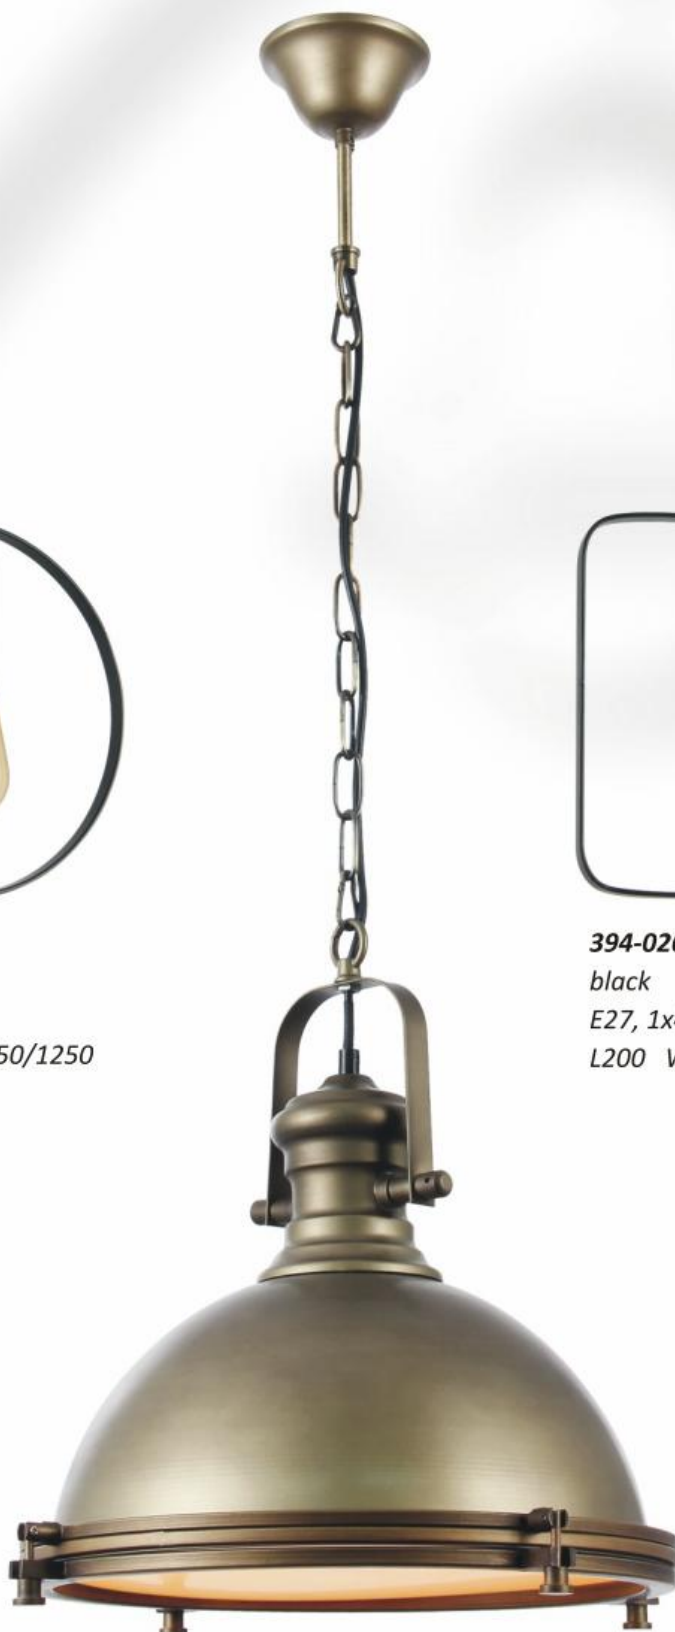

**389-206-01**  
grey, black  
E27, 1x40W  
H300/1300 D250

**389-506-01**  
antic copper, black  
E27, 1x40W  
H300/1300 D250

**394-006-01**  
black  
E27, 1x40W  
L250 W15 H250/1250

**394-026-01**  
black  
E27, 1x40W  
L200 W15 H250/1250

**388-503-01**  
antic brass  
E27, 1x40W  
H400/1400 D440

**385-526-01**  
*black, antic brass*  
*E27, 1x60W*  
*H140/1140 D345*

**387-526-01**  
*black*  
*E27, 1x60W*  
*H330/1330 D270*

**386-526-01**  
*black, antic brass*  
*E27, 1x60W*  
*H240/1240 D280*