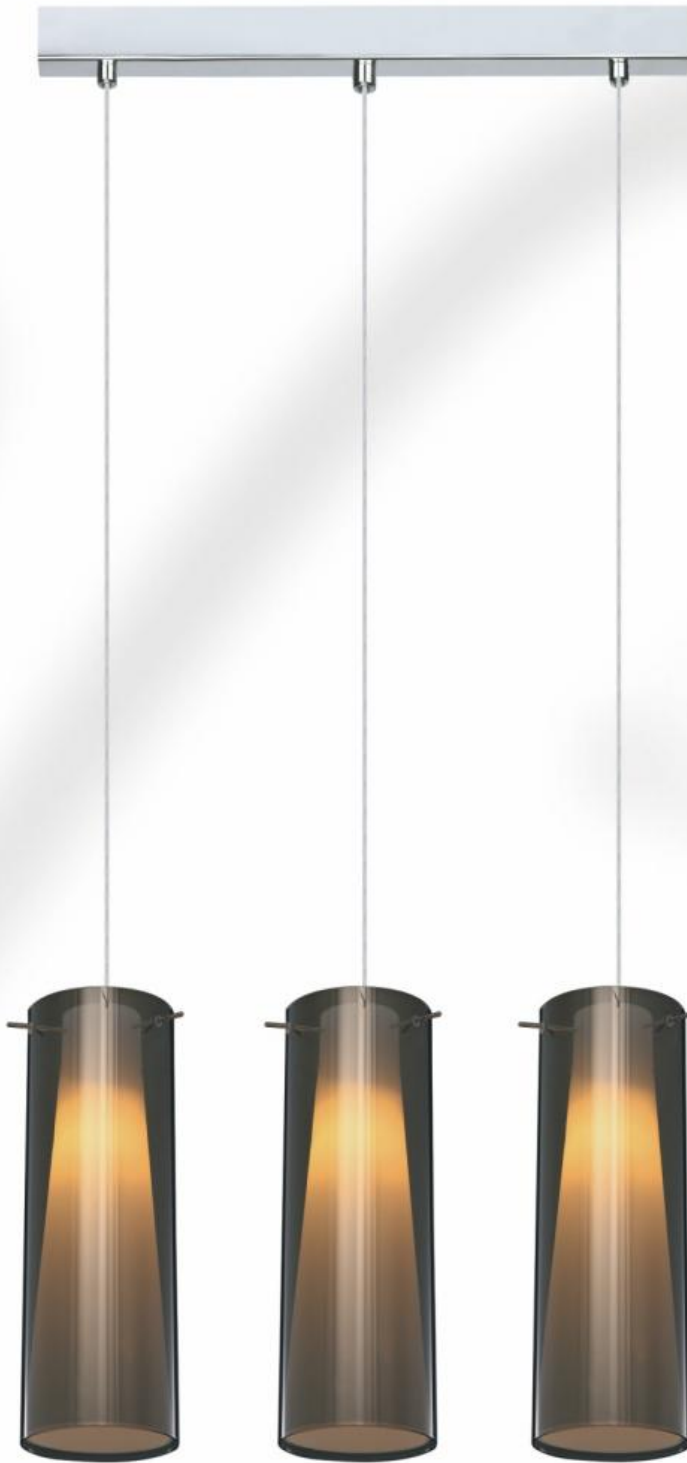

**334-106-01**  
chrome, multicolored  
E27, 1x60W  
H160/1000 D180

**229-006-03**  
chrome, white  
E27, 3x60W  
L800 W110 H280/1280

**229-006-01**  
chrome, white  
E27, 1x60W  
H280/1280 D110

**229-106-01**  
chrome, mirror  
E27, 1x60W  
H1000 D110