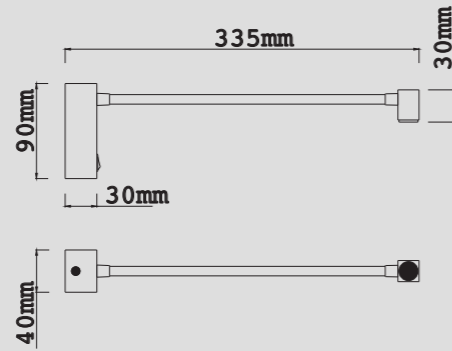

BOAVISTA

Aplique - Wall Lamp
3000 K

60 46 Blanco-White LED 3W 185 Lumens

60 47 Negro-Black LED 3W 185 Lumens

60 49 Negro-Black LED 3W 185 Lumens

60 48 Blanco-White LED 3W 185 Lumens

60 50 Blanco-White LED 5W 285 Lumens