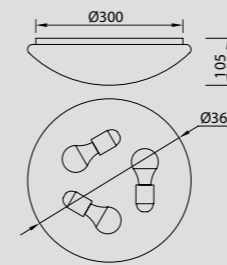

5410 Blanco-White
5L*E27