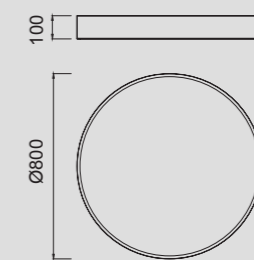

IP20

CUMBUCO

Plafón - Ceiling Lamp

3000 K

6153 Blanco-White
LED 80 W 5650 Lumens

6152 Blanco-White
LED 35 W 2350 Lumens

6151 Blanco-White
LED 90 W 6400 Lumens

6150 Blanco-White
LED 50 W 3500 Lumens