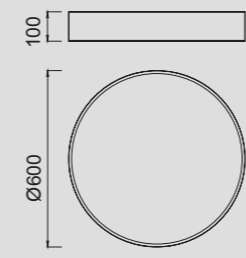

IP20

CUMBUCO

Plafón - Ceiling Lamp

3000 K

6153 Blanco-White
LED 80 W 5650 Lumens

6152 Blanco-White
LED 35 W 2350 Lumens

6151 Blanco-White
LED 90 W 6400 Lumens

6150 Blanco-White
LED 50 W 3500 Lumens