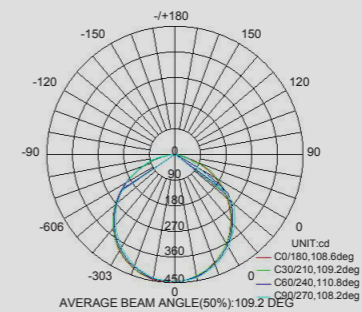

IP20

SAONA

Empotrable - Recessed
3000 K

ErP
COMPLIANT

CRI: > 80 Aluminum+Acrylic