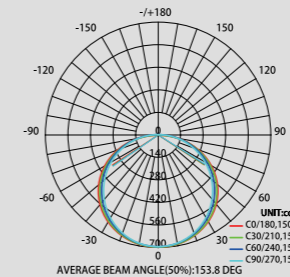

IP20

CUMBUCO

Plafón - Ceiling Lamp

3000 K

6153 Blanco-White
LED 80 W 5650 Lumens

6152 Blanco-White
LED 35 W 2350 Lumens

6151 Blanco-White
LED 90 W 6400 Lumens

6150 Blanco-White
LED 50 W 3500 Lumens