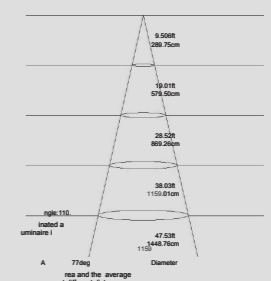

C0196 Matt White - Blanco Mate
LED 18W 1590 lm