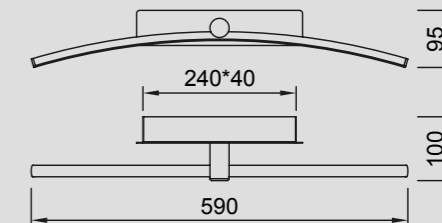

6374 Cromo/Chrome
LED 24W 1497 Lumens
3000K

6375 Cromo/Chrome
LED 24W 1560 Lumens
4000K