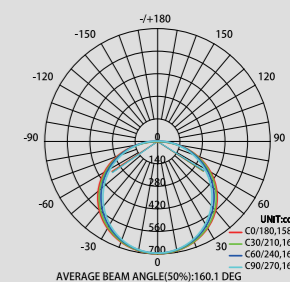

IP20

CUMBUCO

Plafón - Ceiling Lamp

3000 K

6153 Blanco-White
LED 80 W 5650 Lumens

6152 Blanco-White
LED 35 W 2350 Lumens

6151 Blanco-White
LED 90 W 6400 Lumens

6150 Blanco-White
LED 50 W 3500 Lumens