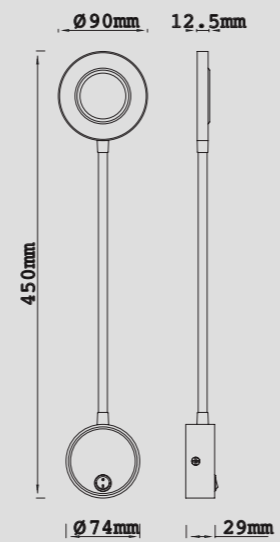

BOAVISTA

Aplique - Wall Lamp
3000 K

60 46 Blanco-White LED 3W 185 Lumens

60 47 Negro-Black LED 3W 185 Lumens

60 49 Negro-Black LED 3W 185 Lumens

60 48 Blanco-White LED 3W 185 Lumens

60 50 Blanco-White LED 5W 285 Lumens