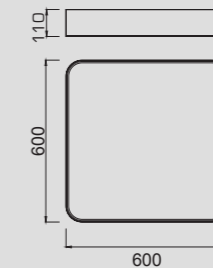

IP20

CUMBUCO

Plafón - Ceiling Lamp

3000 K

6153 Blanco-White
LED 80 W 5650 Lumens

6152 Blanco-White
LED 35 W 2350 Lumens

6151 Blanco-White
LED 90 W 6400 Lumens

6150 Blanco-White
LED 50 W 3500 Lumens