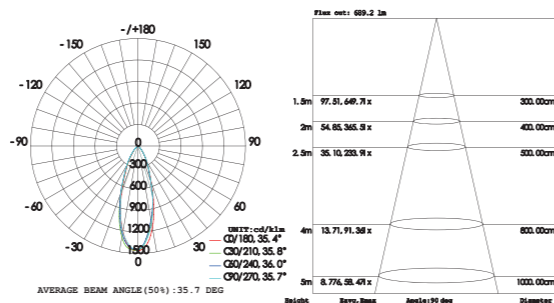

9W LED ↔ 90W Incandescent lamp (Lux.)

Item No.	R09219	R09220
Potencia nominal/Wattage(W)	9	9
Temperatura de color/CCT(K)	3000K	4000K
Flujo luminoso/Luminous Flux(lm)	800	820
Tension nominal/Votage(V)	AC 220-240 / 50Hz	
Regulable/Dimmable	NO	
CRI	≥80	
Casquillo/Lamp Head	GU10	
Angulo/Beam Angle(deg)	50°	
Material	estampacion de aluminio&crystal / Stamping aluminium&glass	
Dimensiones/Dimensions(mm)	Φ50*74