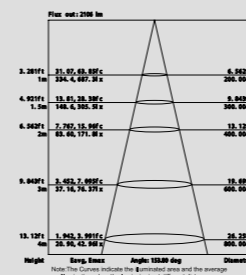

IP20

CUMBUCO

Plafón - Ceiling Lamp

3000 K

6153 Blanco-White
LED 80 W 5650 Lumens

6152 Blanco-White
LED 35 W 2350 Lumens

6151 Blanco-White
LED 90 W 6400 Lumens

6150 Blanco-White
LED 50 W 3500 Lumens