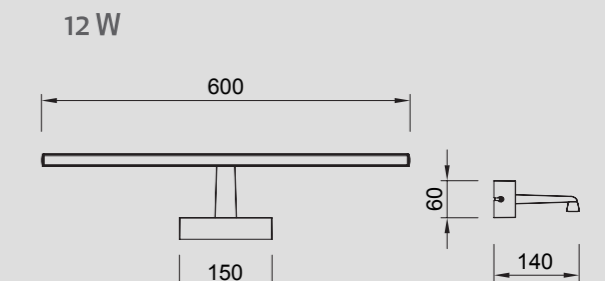

AC: 175-265V CRI >80 Aluminio - Aluminium