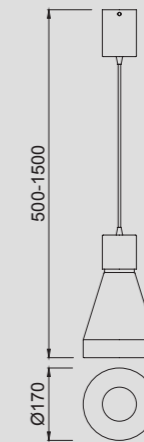

5620 Blanco mate -Matt White
1L *E27

E27 Max.40W AC: 220-240V Metal - Metal