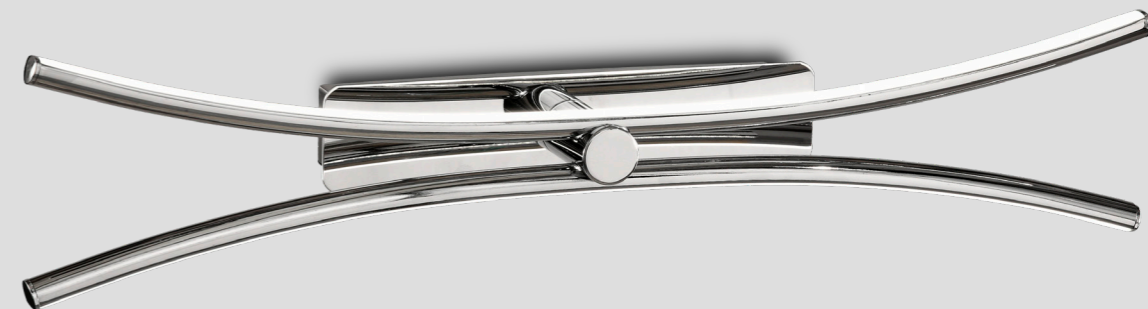

6374 Cromo/Chrome
LED 24W 1497 Lumens
3000K

6375 Cromo/Chrome
LED 24W 1560 Lumens
4000K