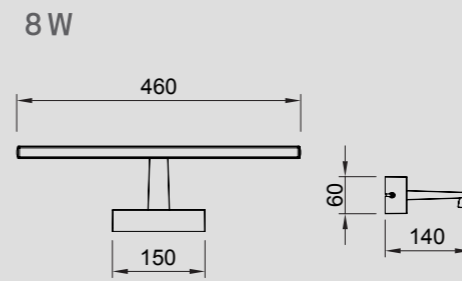

AC: 175-265V CRI >80 Aluminio - Aluminium