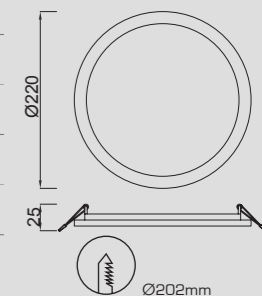

IP20

SAONA

Empotrable - Recessed
3000 K

ErP
COMPLIANT

CRI: > 80 Aluminum+Acrylic