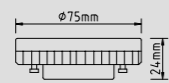

R09224 9W GX53 730Lumen 3000K R09225 9W GX53 740Lumen 4000K