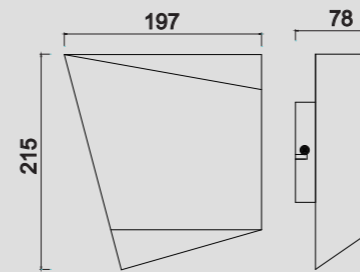

6221 Blanco - White