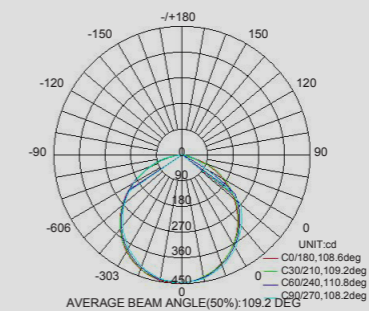

C0197 Matt White - Blanco Mate
LED 24W 2090 lm