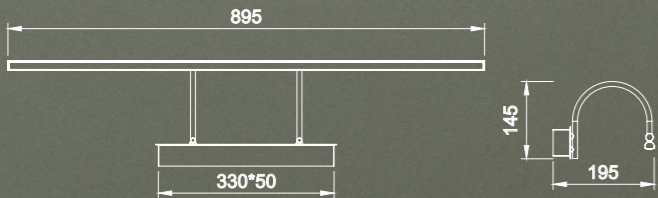

IP20

PARACURU

Aplique - Wall Lamp
3000 k

6385 Cuero / Antique Brass
LED 18W 1257 Lumens

6382 Cuero / Antique Brass
LED 8W 619 Lumens

6383 Cuero / Antique Brass
LED 12W 908 Lumens

18 W

12 W

8 W

6384 Cromo / Chrome
LED 18W 1257 Lumens

6380 Cromo / Chrome
LED 8W 619 Lumens

6381 Cromo / Chrome
LED 12W 908 Lumens

AC: 175-265V CRI >80 Aluminio - Aluminium