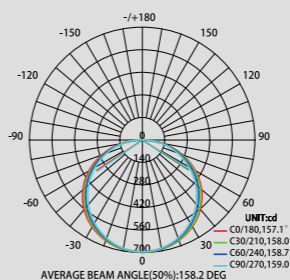

IP20

CUMBUCO

Plafón - Ceiling Lamp

3000 K

6153 Blanco-White
LED 80 W 5650 Lumens

6152 Blanco-White
LED 35 W 2350 Lumens

6151 Blanco-White
LED 90 W 6400 Lumens

6150 Blanco-White
LED 50 W 3500 Lumens