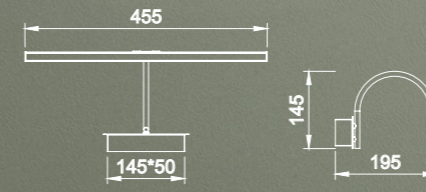

8 W

6384 Cromo / Chrome
LED 18W 1257 Lumens