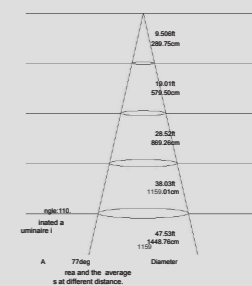

IP20

SAONA

Empotrable - Recessed
3000 K

ErP
COMPLIANT

CRI: > 80 Aluminum+Acrylic