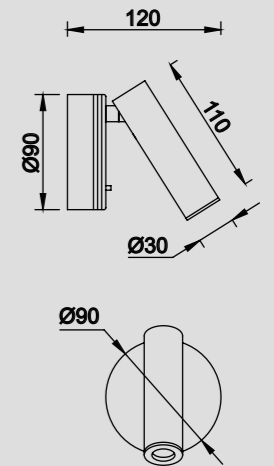

PREA
Aplique - Wall Lamp
3000 K