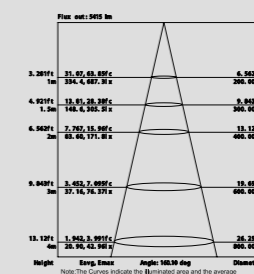

IP20

CUMBUCO

Plafón - Ceiling Lamp

3000 K

6153 Blanco-White
LED 80 W 5650 Lumens

6152 Blanco-White
LED 35 W 2350 Lumens

6151 Blanco-White
LED 90 W 6400 Lumens

6150 Blanco-White
LED 50 W 3500 Lumens