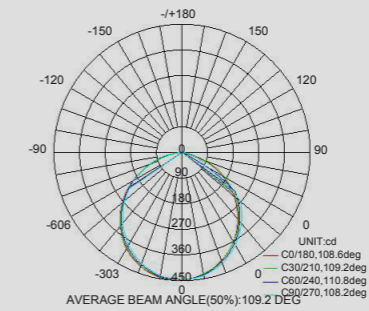

C0196 Matt White - Blanco Mate
LED 18W 1590 lm