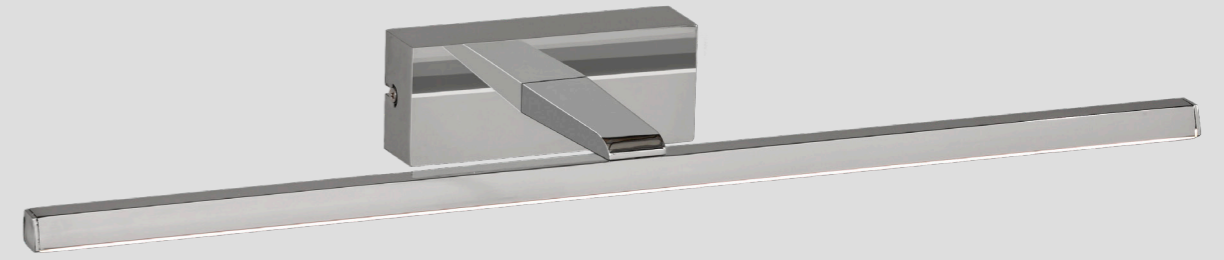

IP44

YAQUE
Aplique - Wall Lamp

6360 Cromo / Chrome
LED 8W 447 Lumens
3000K

6362 Cromo / Chrome
LED 8W 475 Lumens
4000K

6361 Cromo / Chrome
LED 12W 795 Lumens
3000K

6363 Cromo / Chrome
LED 12W 840 Lumens
4000K