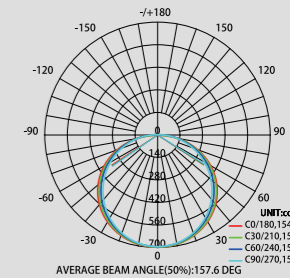

IP20

CUMBUCO

Plafón - Ceiling Lamp

3000 K

6153 Blanco-White
LED 80 W 5650 Lumens

6152 Blanco-White
LED 35 W 2350 Lumens

6151 Blanco-White
LED 90 W 6400 Lumens

6150 Blanco-White
LED 50 W 3500 Lumens