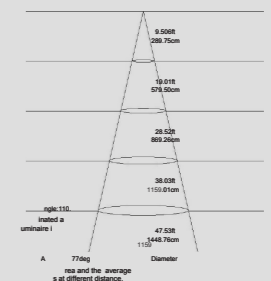

C0197 Matt White - Blanco Mate
LED 24W 2090 lm