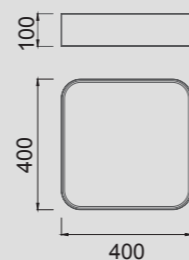

IP20

CUMBUCO

Plafón - Ceiling Lamp

3000 K

6153 Blanco-White
LED 80 W 5650 Lumens

6152 Blanco-White
LED 35 W 2350 Lumens

6151 Blanco-White
LED 90 W 6400 Lumens

6150 Blanco-White
LED 50 W 3500 Lumens