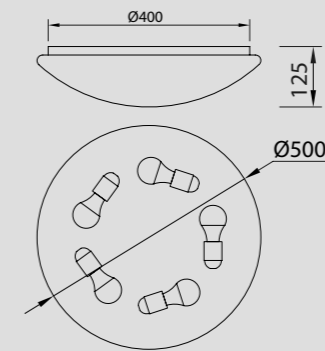

6055 Blanco-White
9L*E27