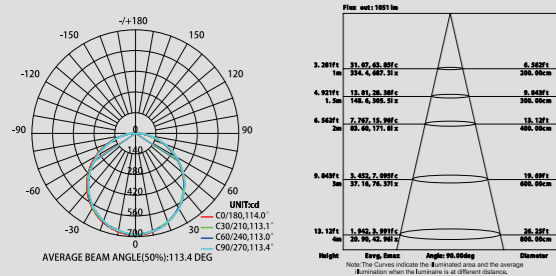

6394 Blanco -White
3000K 10,8W 820 lumens

6397 Blanco -White
4000K 10,8W 850 lumens

MEDANO

Downlight Led

COMFORT

6395 Blanco -White
3000K 21W 1900 lumens

6396 Blanco -White
4000K 21W 2100 lumens