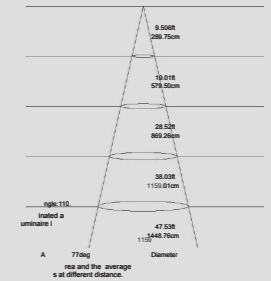

C0195 Matt White-Blanco Mate
LED 12W 990 lm