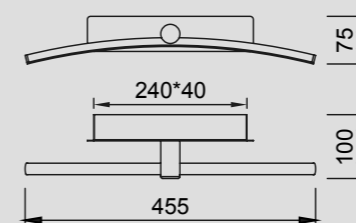

6374 Cromo/Chrome
LED 24W 1497 Lumens
3000K

6375 Cromo/Chrome
LED 24W 1560 Lumens
4000K