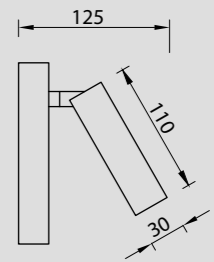

AC:100-240V CRI>80 Aluminio- Aluminium

DRIVER
TUV