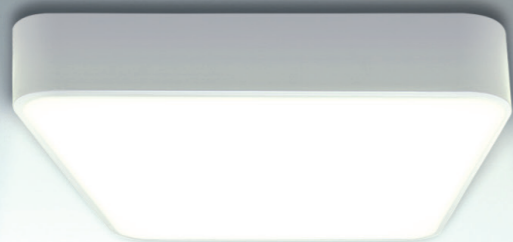

IP20

CUMBUCO

Plafón - Ceiling Lamp

3000 K

6153 Blanco-White
LED 80 W 5650 Lumens

6152 Blanco-White
LED 35 W 2350 Lumens

6151 Blanco-White
LED 90 W 6400 Lumens

6150 Blanco-White
LED 50 W 3500 Lumens