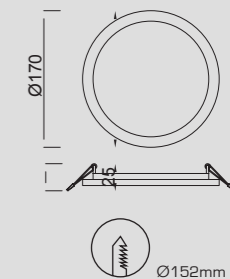

C0187 Matt White - Blanco Mate
LED 24W 2090lm