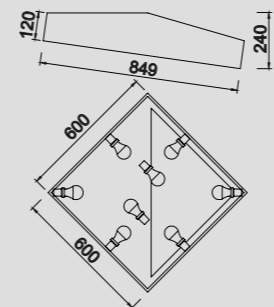

6160 Blanco-White
8L * E27