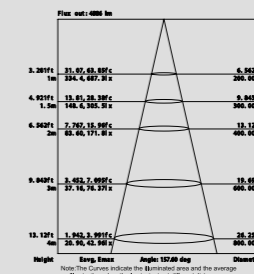

IP20

CUMBUCO

Plafón - Ceiling Lamp

3000 K

6153 Blanco-White
LED 80 W 5650 Lumens

6152 Blanco-White
LED 35 W 2350 Lumens

6151 Blanco-White
LED 90 W 6400 Lumens

6150 Blanco-White
LED 50 W 3500 Lumens