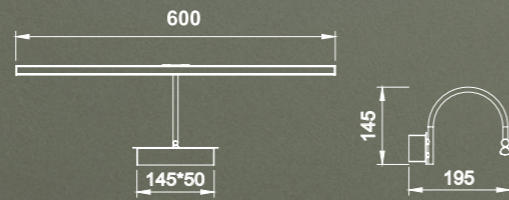

6385 Cuero / Antique Brass
LED 18W 1257 Lumens

6382 Cuero / Antique Brass
LED 8W 619 Lumens

6383 Cuero / Antique Brass
LED 12W 908 Lumens

18 W

12 W

8 W

6384 Cromo / Chrome
LED 18W 1257 Lumens

6380 Cromo / Chrome
LED 8W 619 Lumens