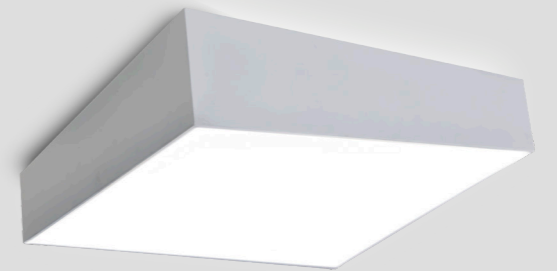

IP20

MINI

Plafón - Ceiling Lamp

6162 Blanco-White
6163 Plata-Silver
5L * E27

ErP
COMPLIANT

Hugo Tejada

AC: 220-240V E27 Máx 20W Metal-Acrylic