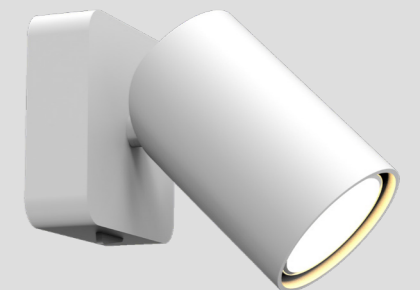

Aplique con interruptor- Wall Lamp with switch