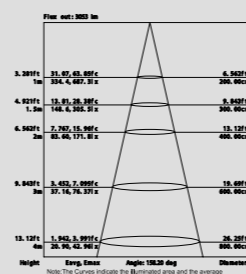

IP20

CUMBUCO

Plafón - Ceiling Lamp

3000 K

6153 Blanco-White
LED 80 W 5650 Lumens

6152 Blanco-White
LED 35 W 2350 Lumens

6151 Blanco-White
LED 90 W 6400 Lumens

6150 Blanco-White
LED 50 W 3500 Lumens