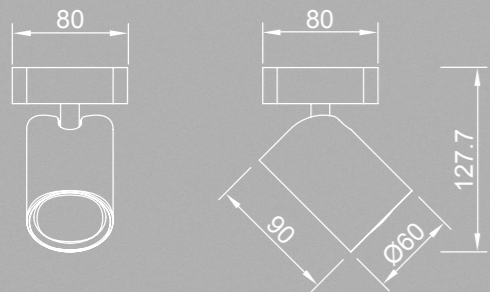

IP20

SAL
GU10 Focos- Spots

6280 Blanco -White 4L* GU10