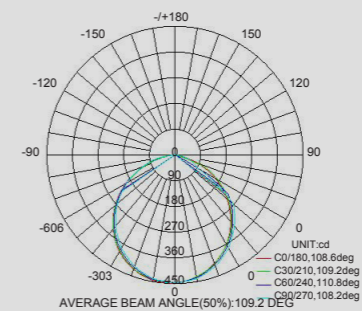

C0187 Matt White - Blanco Mate
LED 24W 2090lm