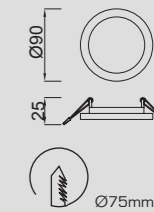

C0185 Matt White-Blanco Mate
LED 12W 990 lm