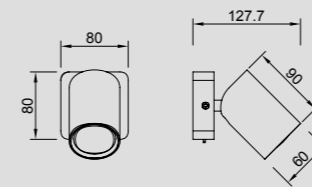

Aplique con interruptor- Wall Lamp with switch