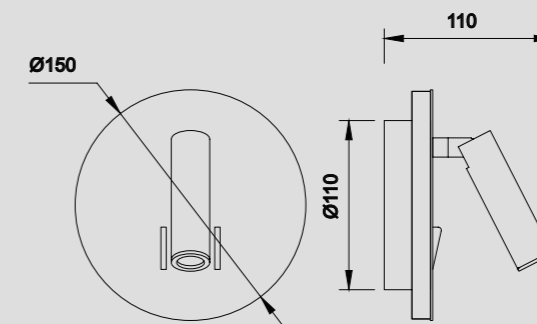

60 76 Satin-Satin LED 3W 210 Lumens

60 77 Cuero-Antique Brass LED 3W 210 Lumens

IP20

CAYMAN

Aplique - Wall Lamp
3000 K

60 80 Blanco-White LED
3W+6W 210+410 Lumens

60 81 Satin-Satin LED
3W+6W 210+410 Lumens

60 82 Cuero-Antique Brass LED
3W+6W 210+410 Lumens