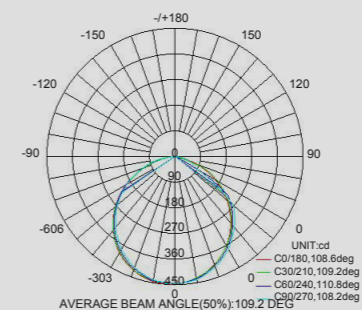

C0186 Matt White - Blanco Mate
LED 18W 1580 lm