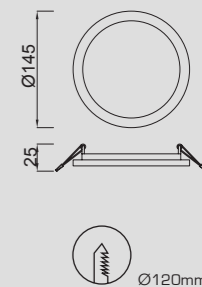

C0186 Matt White - Blanco Mate
LED 18W 1580 lm