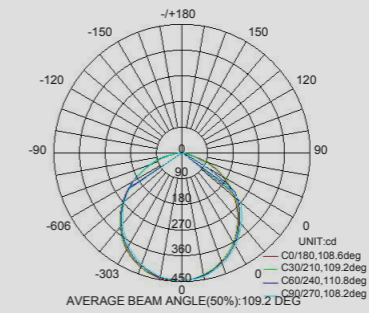

C0194 Matt White - Blanco Mate
LED 6W 520lm

C0195 Matt White-Blanco Mate
LED 12W 990 lm