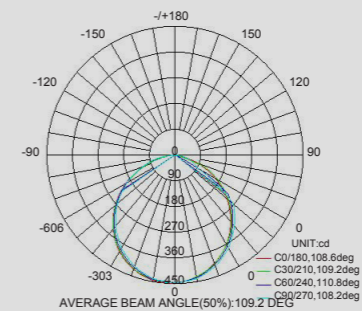

C0184 Matt White - Blanco Mate
LED 6W 520 lm

C0185 Matt White-Blanco Mate
LED 12W 990 lm