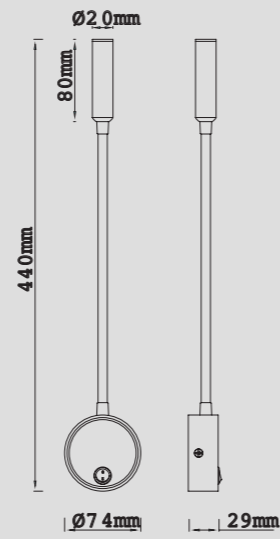

BOAVISTA

Aplique - Wall Lamp
3000 K

60 46 Blanco-White LED 3W 185 Lumens

60 47 Negro-Black LED 3W 185 Lumens

60 49 Negro-Black LED 3W 185 Lumens

60 48 Blanco-White LED 3W 185 Lumens

60 50 Blanco-White LED 5W 285 Lumens