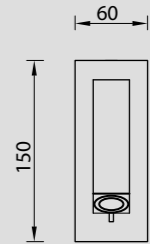

60 72 Cuero- Antique Brass LED 3W 210 Lumens